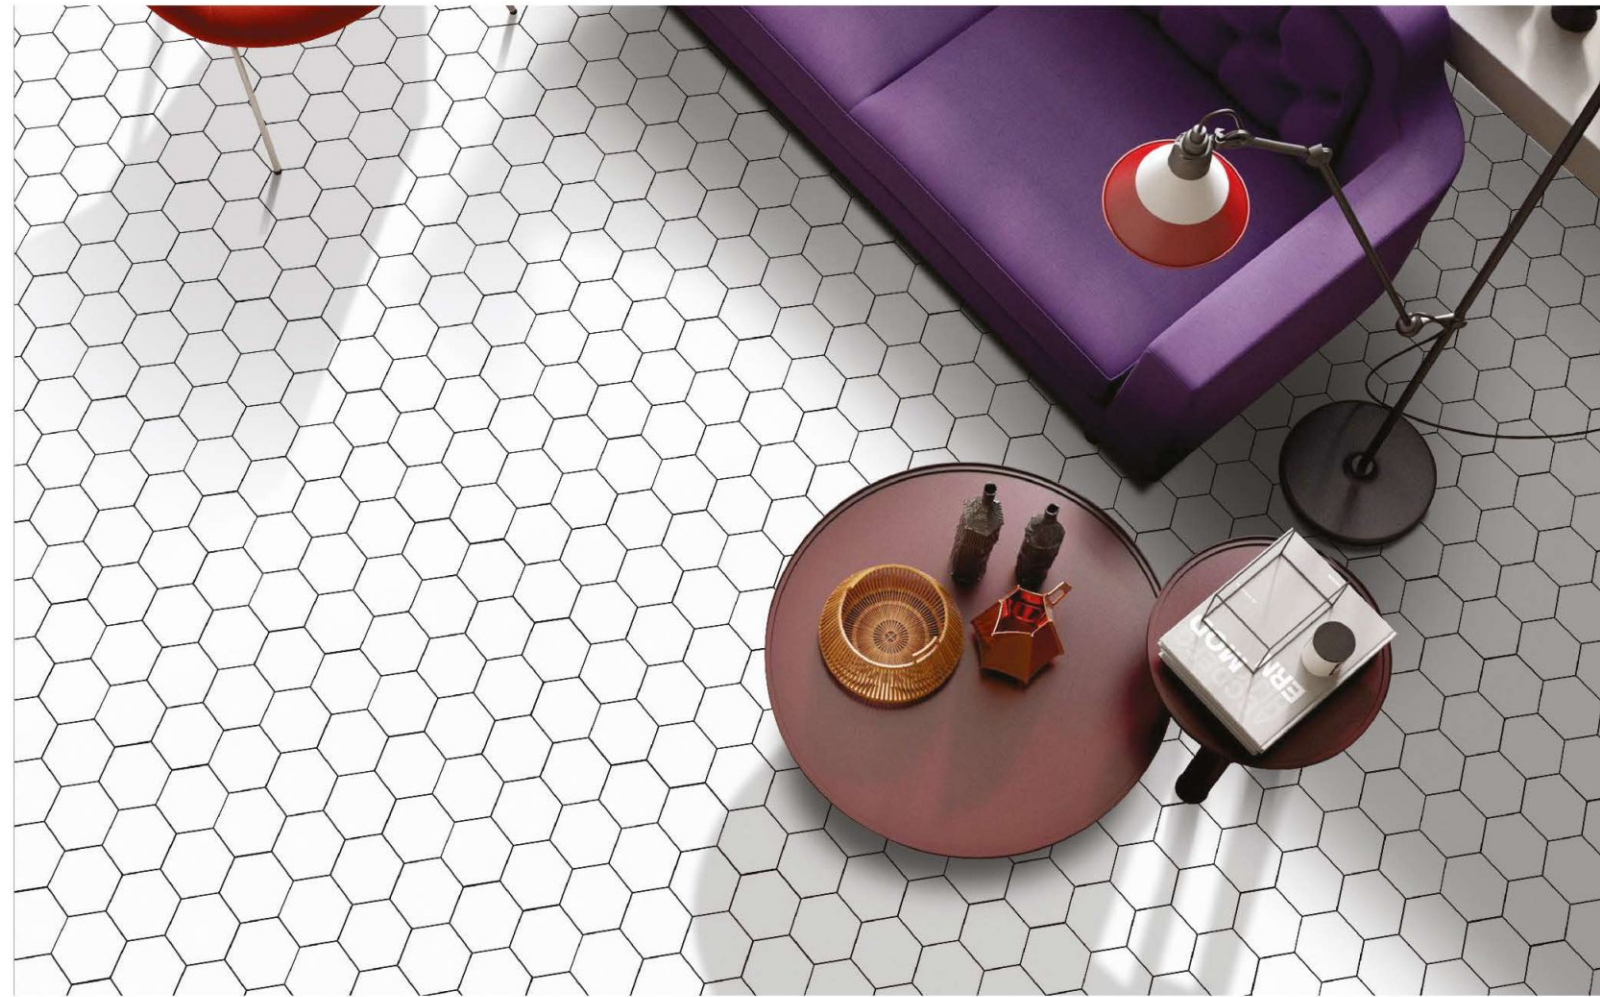

# HEXAGON Collection

CHIPS SIZE.  
95X107MM

SHEET SIZE.  
250X290MM

SURFACE.  
MATT

SURFACE.  
MATT

M1913

M1915

M1916