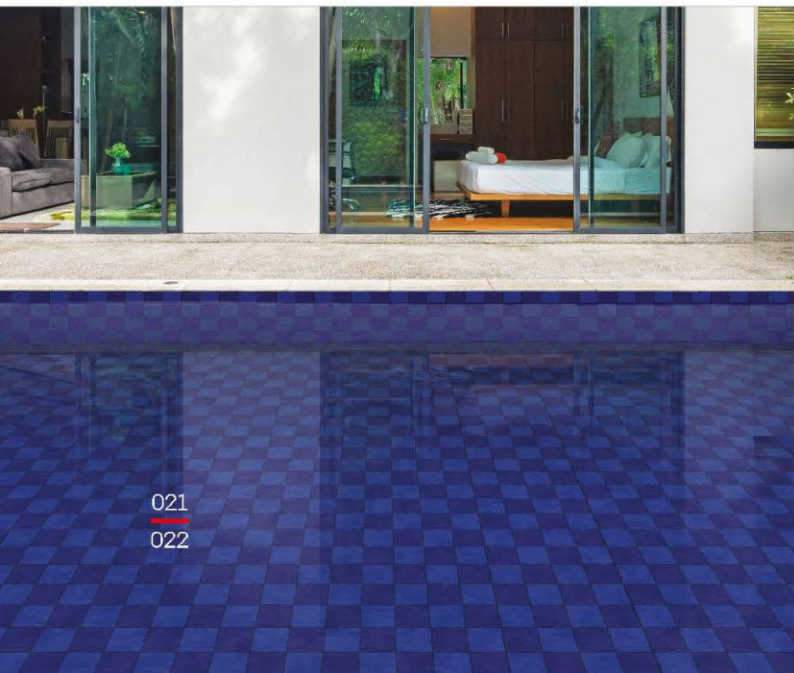

SQUARE Collection

CHIPS SIZE.
73X73MM

SHEET SIZE.
298X298MM

SURFACE.
GLOSSY

SURFACE.
GLOSSY